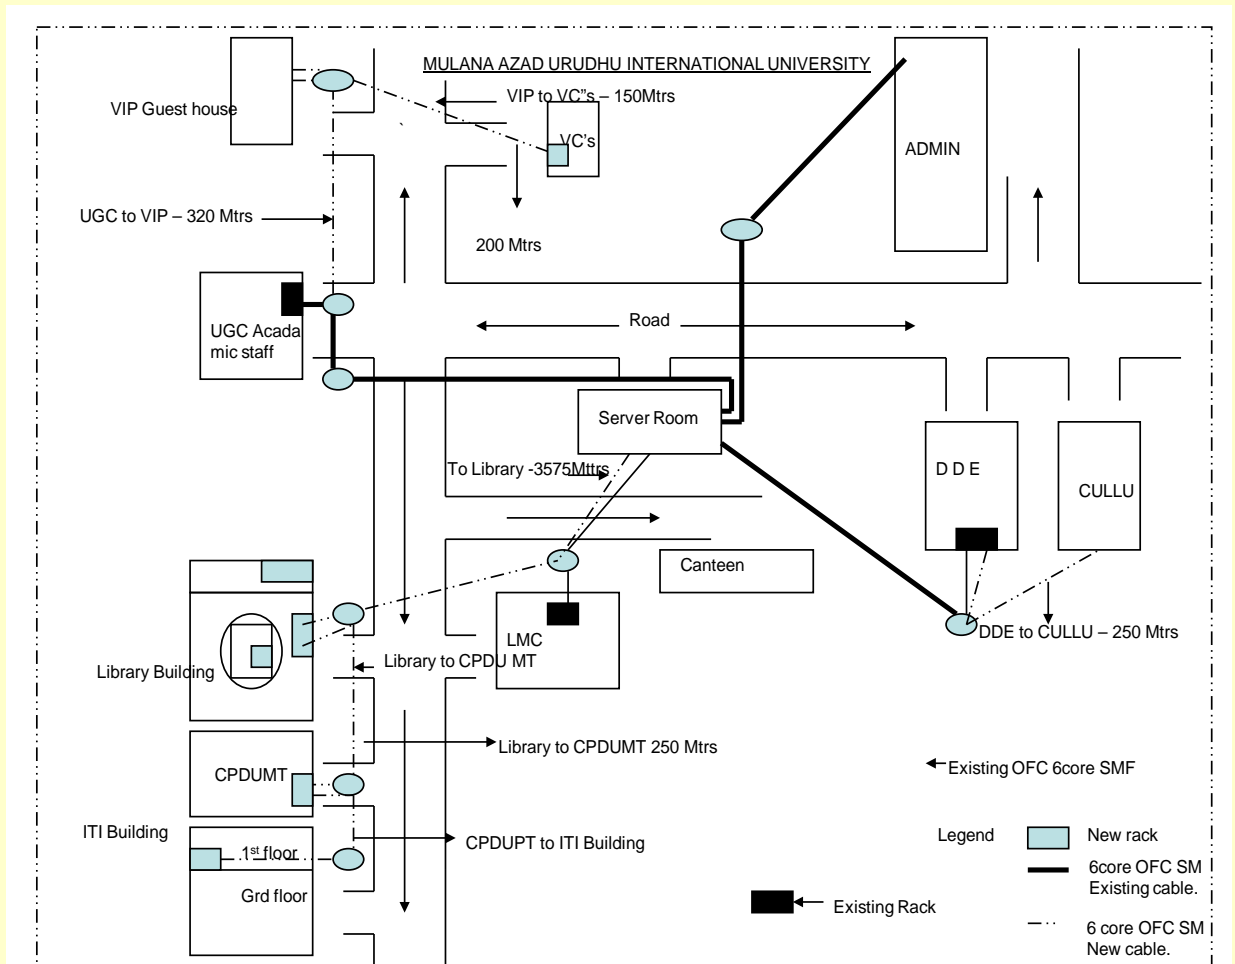

The university authority wanted complete new fiber connectivity between the eight buildings within the campus and an UTP structure cabling within the buildings.

All Switches installed managed 10/100 ports with Giga dual interface uplinks. The campus buildings were interconnected on single mode fiber with Giga speed and were integrated with existing core switch at the datacenter.

---

*All Switches installed managed 10/100 ports with Giga dual interface uplinks.*

---